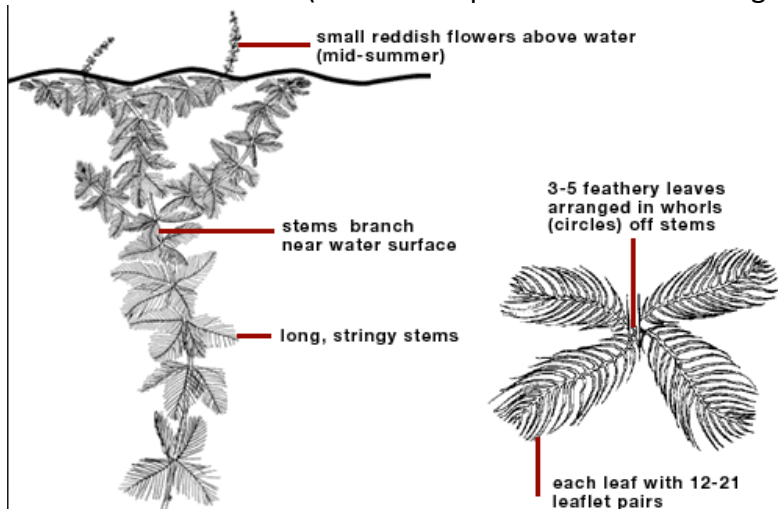

Muskgrass, Stonewort

*Wild Celery*

*Common Waterweed*

*Coontail*

*Common Waterweed*

*Chara*

Slender Waterweed

Water Stargrass

Northern Water Milfoil

northern water-milfoil descripti...

northern water-milfoil description

Eurasian Water Milfoil (Plant can reproduce from a 1" fragment)

Eurasian water-milfoil - Wisconsin DNR  
dnr.wi.gov

slender naiad, *Najas flexilis* ...

Southern Naiad – ASAP Aquatics

stoneworts description

WHITE WATER LILY} SHARPENED SENSES ...

Large Leaf Pondweed

Potamogeton amplifolius (Large-leaf ...

curly-leaf pondweed (Potamogeton ...