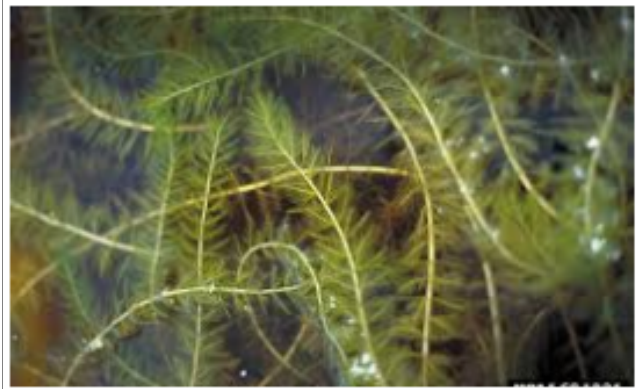

Muskgrass, Stonewort

*Wild Celery*

*Common Waterweed*

*Coontail*

*Common Waterweed*

*Chara*

Slender Waterweed

Water Stargrass

Northern Water Milfoil

northern water-milfoil descripti...

northern water-milfoil description

Eurasian Water Milfoil (Plant can reproduce from a 1" fragment)

Eurasian water-milfoil - Wisconsin DNR  
dnr.wi.gov

slender naiad, *Najas flexilis* ...

Southern Naiad – ASAP Aquatics

stoneworts description

WHITE WATER LILY} SHARPENED SENSES ...

Large Leaf Pondweed

Potamogeton amplifolius (Large-leaf ...

curly-leaf pondweed (Potamogeton ...