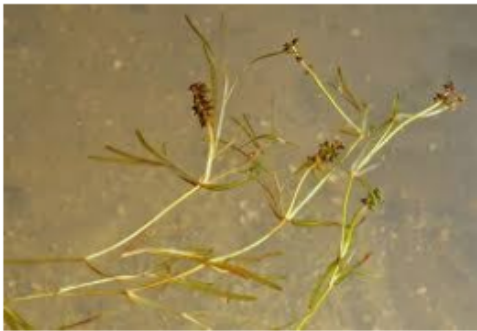

Northern Water Milfoil

northern water-milfoil descripti...

northern water-milfoil description

Eurasian Water Milfoil (Plant can reproduce from a 1" fragment)

Eurasian water-milfoil - Wisconsin DNR  
dnr.wi.gov

slender naiad, *Najas flexilis* ...

Southern Naiad – ASAP Aquatics

stoneworts description

WHITE WATER LILY} SHARPENED SENSES ...

Large Leaf Pondweed

Potamogeton amplifolius (Large-leaf ...

curly-leaf pondweed (Potamogeton ...

Fries Pondweed Facts and Images

Rare Plant Fact Sheet for Potamogeton ...

Fries Pondweed Facts and Images

640 x 480

Variable Pondweed (Potamogeton g...

Variable Pondweed (Potamogeton g...

Variable-Leaf Pondweed « ...