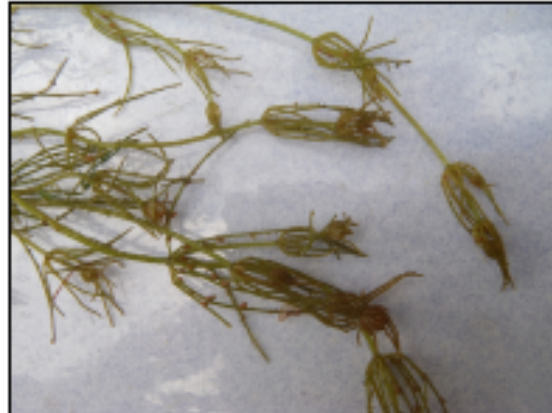

Muskgrass, Stonewort

*Wild Celery*

*Common Waterweed*

*Coontail*

*Common Waterweed*

*Chara*

Slender Waterweed

Water Stargrass

Northern Water Milfoil

northern water-milfoil descripti...

northern water-milfoil description

Eurasian Water Milfoil (Plant can reproduce from a 1" fragment)

Eurasian water-milfoil - Wisconsin DNR  
dnr.wi.gov

slender naiad, *Najas flexilis* ...

Southern Naiad – ASAP Aquatics

stoneworts description

WHITE WATER LILY} SHARPENED SENSES ...

Large Leaf Pondweed

Potamogeton amplifolius (Large-leaf ...

curly-leaf pondweed (Potamogeton ...

Fries Pondweed Facts and Images

Rare Plant Fact Sheet for Potamogeton ...

Fries Pondweed Facts and Images

640 x 480

Variable Pondweed (Potamogeton g...

Variable Pondweed (Potamogeton g...

Variable-Leaf Pondweed « ...